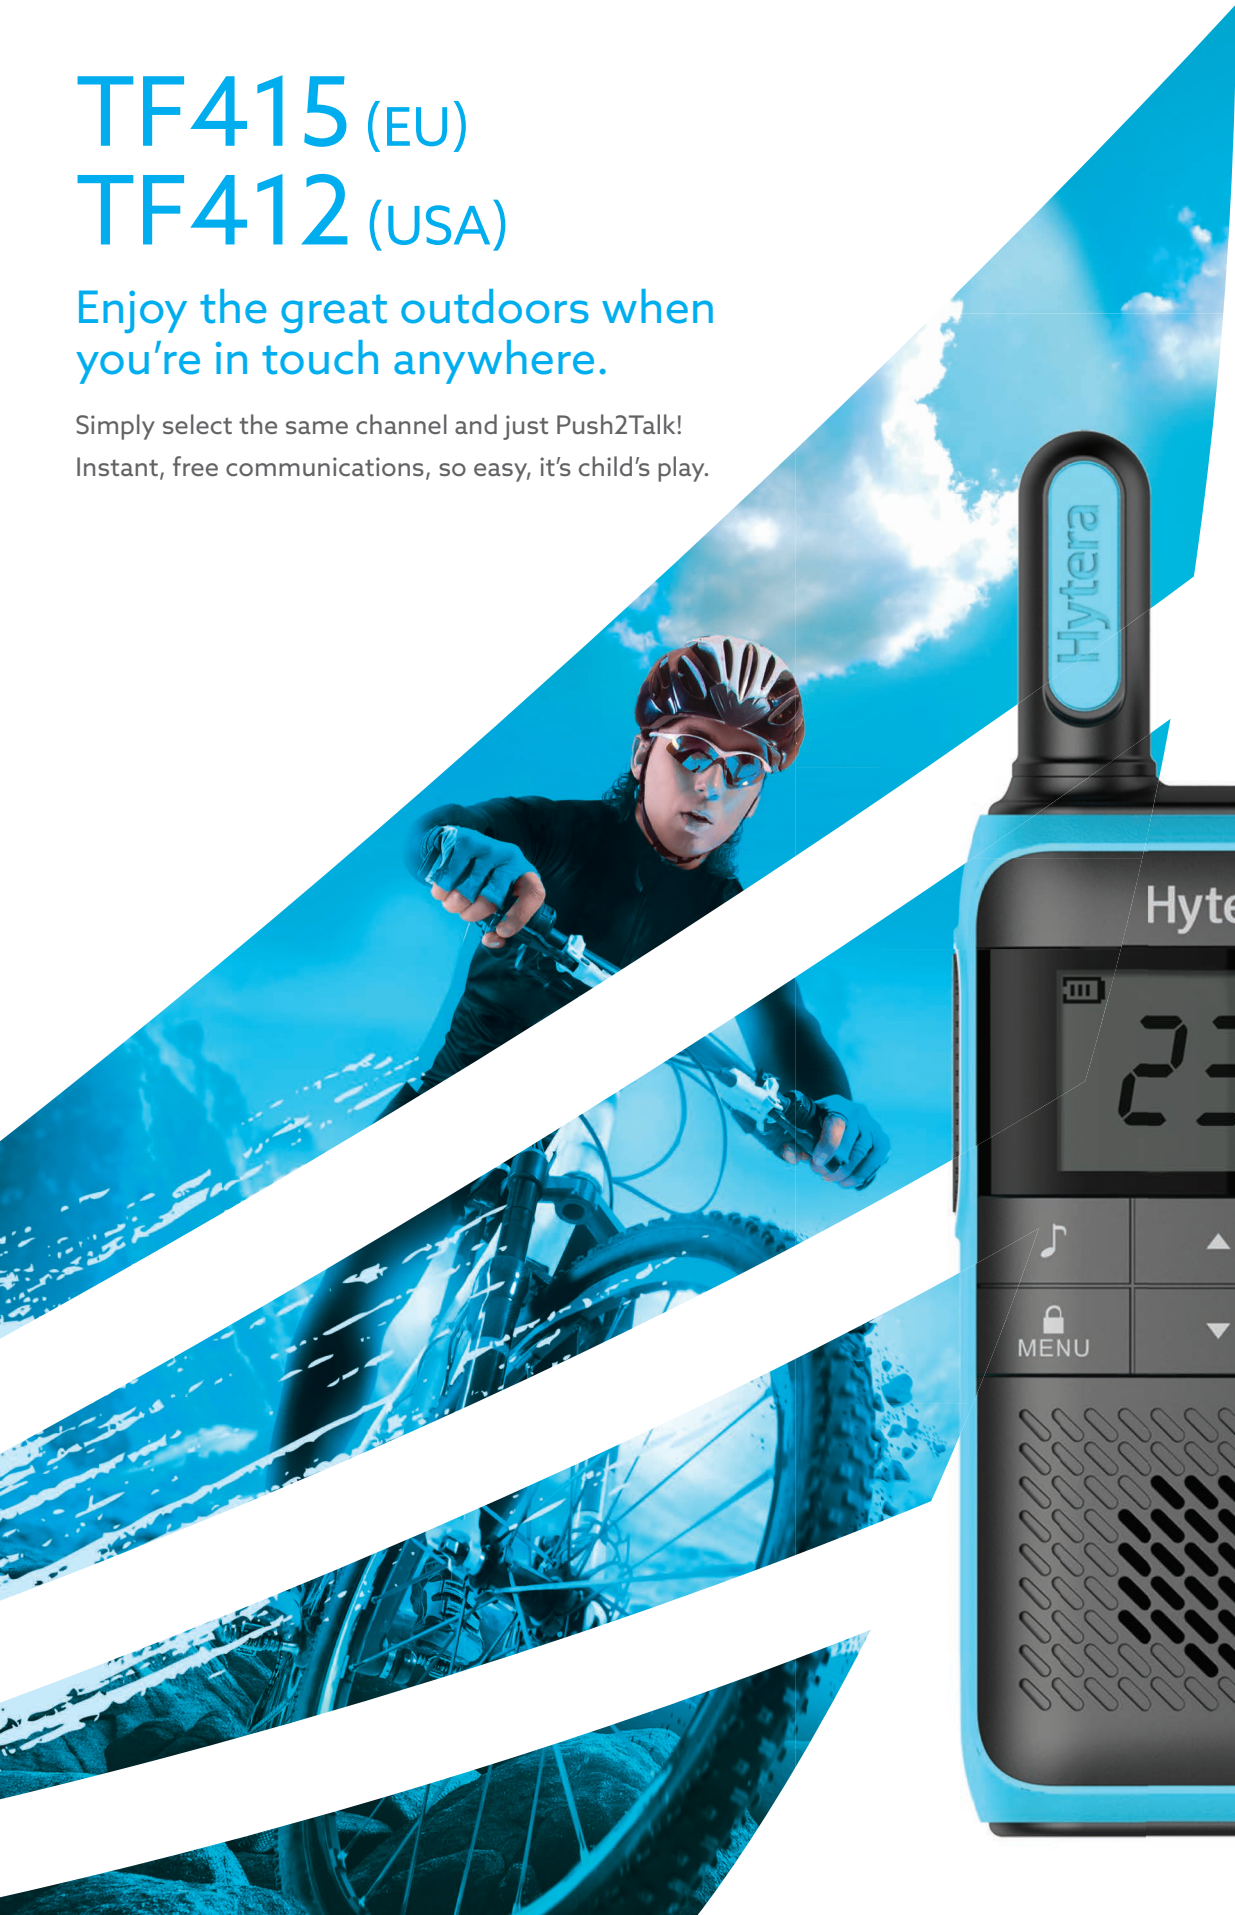

Push2Talk

WALKIE TALKIES

Hytera 

TF415 (EU) TF412 (USA)

Enjoy the great outdoors when you're in touch anywhere.

Simply select the same channel and just Push2Talk!
Instant, free communications, so easy, it's child's play.

WALKIE TALKIES

SPECIFICATION

Model	TF415 (EU)	TF412 (USA)
Colour	Sky Blue	Sky Blue
Frequency Band	PMR446 Licence Free	GMRS/FRS
RF Power Output	0.5W	L0.5W, H1.5W
Communication Range	up to 6km*	up to 3.7 miles*
Channel Spacing	12.5kHz	12.5kHz
Channels	8	22
CTCSS & CDCSS	121	121
Power Source 1	NiMH rechargeable battery (supplied)	NiMH rechargeable battery (supplied)
Power Source 2	3*AA alkaline batteries (not supplied)	3*AA alkaline batteries (not supplied)
Dimensions HxWxD	146.5 x 54.5 x 31 mm	5.75 x 2.13 x 1.24 inches
Weight	170g (with battery)	0.375lbs (with battery)
Certificates	CE	FCC/IC
Operating Temperature	-10°C~+50°C	-10°C~+50°C

BOX CONTENTS

KEY FEATURES

Free Voice Calls

Call Tones and
Scan Channels

Voice Operated
(VOX)

Room/Baby
Monitor Function

WARNING!

Not suitable for children under 3 years. Small parts - choking hazard. Remove all packaging before giving to a child.